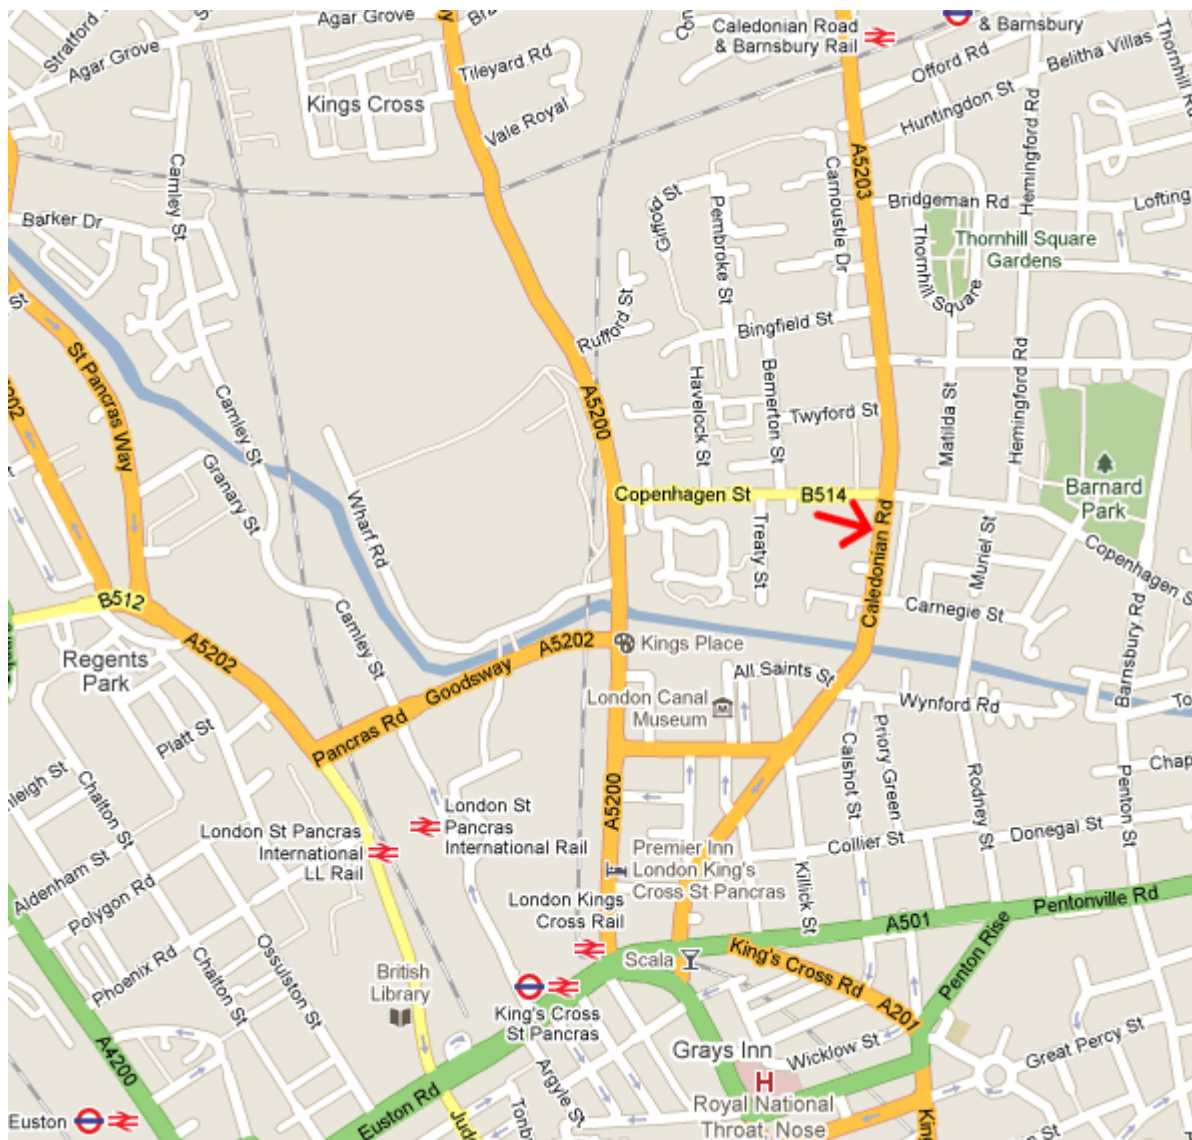

Map Location

Our shop is very close to King's Cross tube station, you can walk (about 8 minutes walk), come by bus 259/bus 91/bus 17 or by car (there are loads of paid parking in front of our shop).

Computer Place London

206 Caledonian Road

King's Cross

London N1 0SQ

Telephone: 020 7871 7631 – Mobile: 079 4499 6611

Open Monday – Saturday 10am – 6pm for pc, Mac and laptop repairs for all brands of computers.